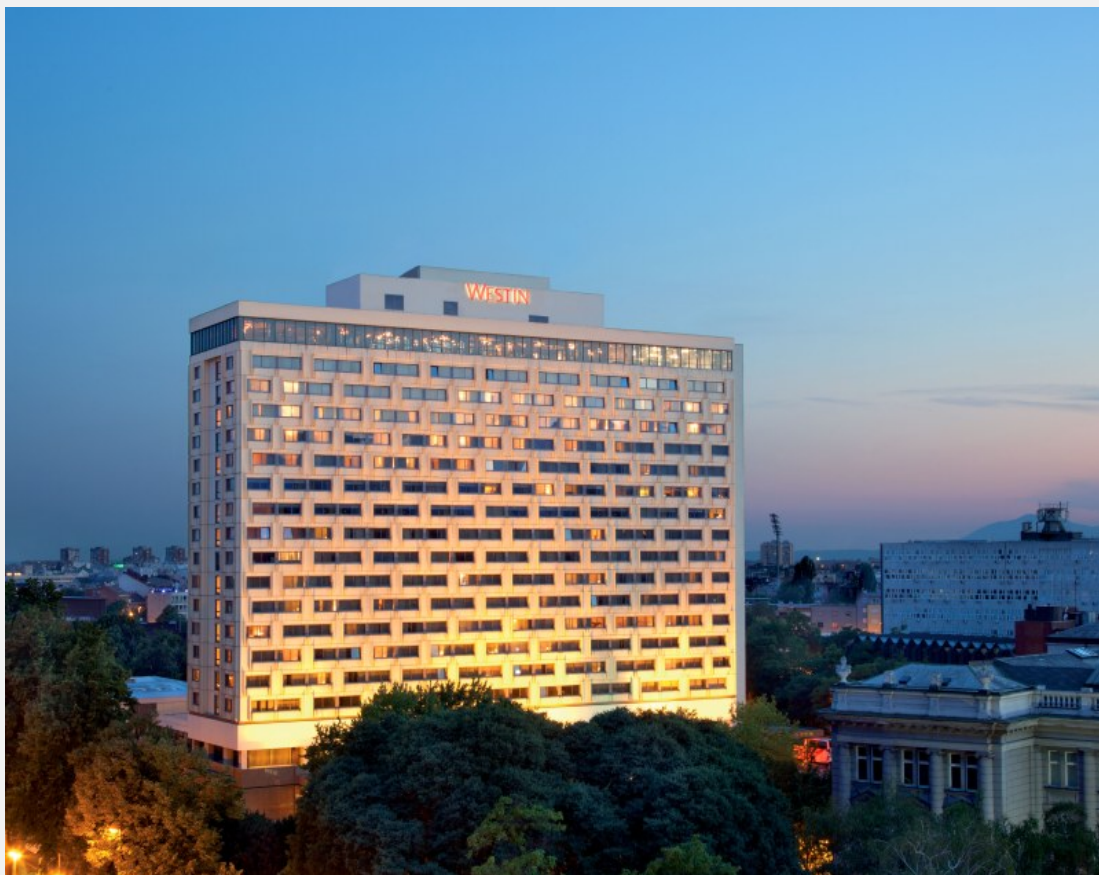

THE WESTIN ZAGREB

The Westin Zagreb Hotel

Address: **Krsnjavoga 1**

City: **Zagreb**

ZIP code: **10010**

Country **Croatia**

Phone **+385 1 4892 000**

mice.zagreb@maistra.hr

No of rooms

340

No of halls

13

NAJVEĆA SALA

800

Surrounding

City

Facilities

- WiFi
- Restaurant
- Wellness
- Covered pool
- Open parking lot
- Garage
- Casino
- Special need facilities
- Pet friendly
- Business center

About us

The Westin Zagreb Hotel is centrally located in the very heart of Zagreb. The hotel is situated in a leafy green area adjacent to the Mimara Museum and the world famous National Theatre and Opera House and is within easy walking distance to the central square, markets, the many trendy cafés, restaurants, designer boutiques, rich cultural attractions and capital city business destinations.

Accommodation

Total 340 rooms and suites.

Conference capacities

Meeting Venues

Our 13 multi-functional meeting rooms, including the magnificent Crystal Ballroom, are ideal venues for all types of events, from business meetings to weddings. The Westin Zagreb meeting rooms have been second home to numerous international and local