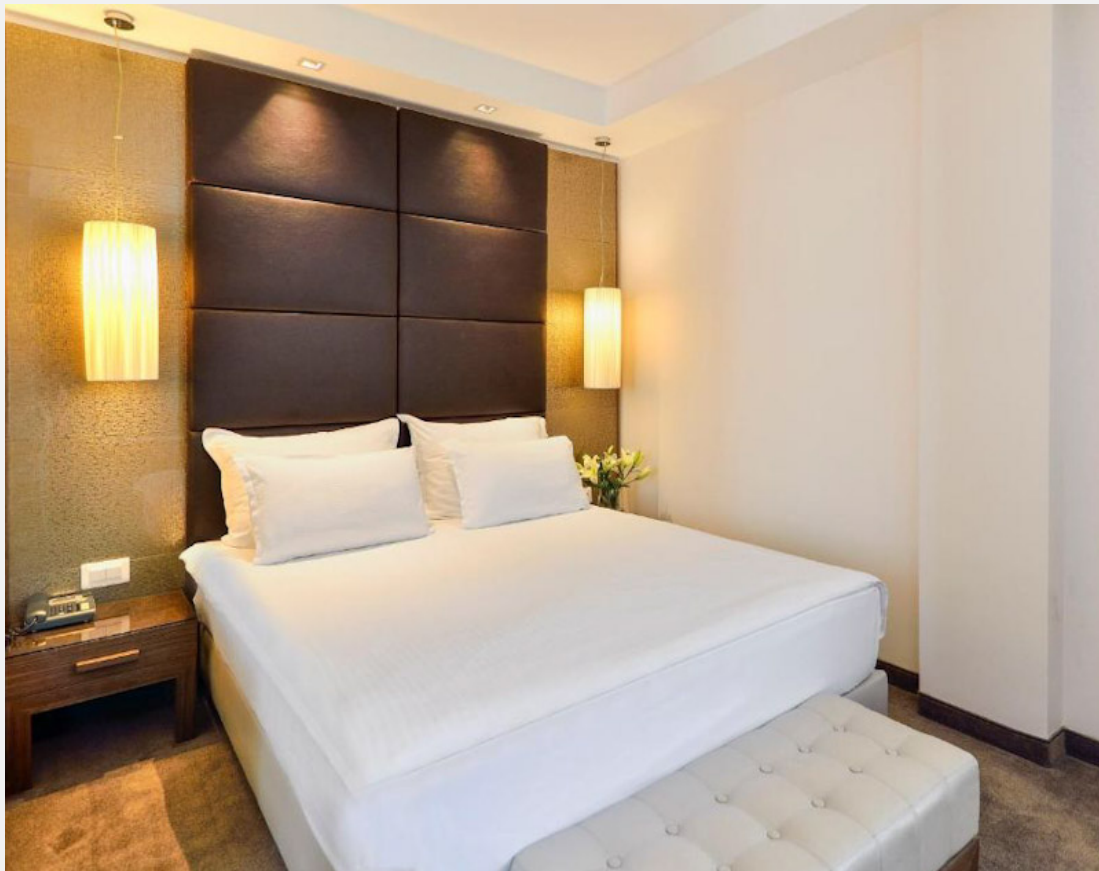

No of rooms

55

No of halls

2

NAJVEĆA SALA

100

Surrounding

City

Facilities

- WiFi
- Restaurant
- Wellness
- Open parking lot
- Pet friendly
- Business center

About us

Belgrade Art Hotel, a member of Radisson Individuals provides an unforgettable experience embedded in historical, cultural and business surroundings. Located in spectacular landscape of the Old city, in Knez Mihailova Street, on a 5 minutes walking distance to The Belgrade Fortress, Belgrade Art Hotel ,a member of Radisson Individuals combines comfort, luxury and extraordinary service. Cozy and peaceful atmosphere of state-of-art rooms overlooking the amazing building architecture of the city center, traditional Serbian domestic and international cuisine served at Mosaic Restaurant are at your disposal for both of your business and leisure stay.

Accommodation

55 modernly equipped and designed rooms and apartments

13 Standard rooms

25 Superior rooms

12 Premium rooms - Old Town View